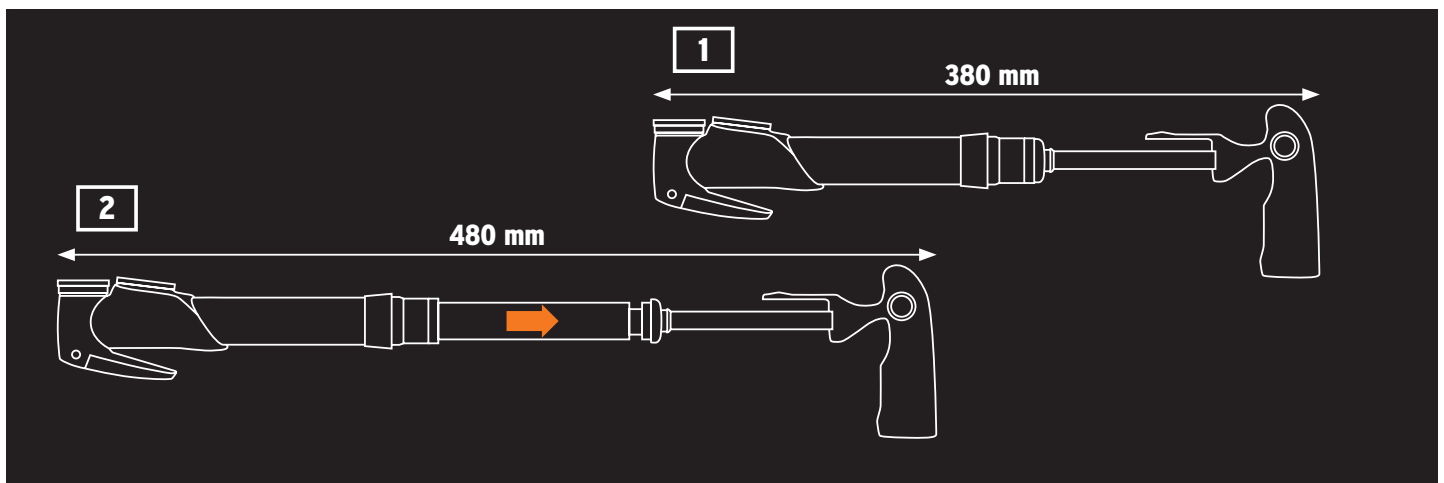

Dunlop

**Auto
Schrader**

**Sclaverand
Presta**

TELESCOPIC FUNCTION

EN. INJEX CONTROL

High performance pump with aluminum tube. Ergonomic foldout T-handle. Variable telescopic mechanism for either high volume or high pressure. Clamping lever for secure valve connection. E.V.A. head for all valve types. Locking mechanism. Dust cap. 2-point pump holder.